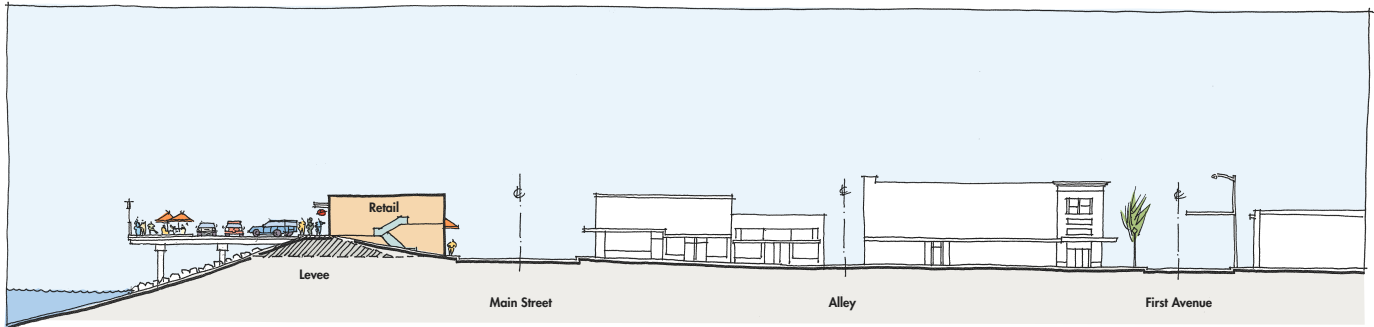

Illustrative Concept Plan Waterfront Development - D

March 29, 2006

**D - LEVEE - WEST GATES STREET - SECTION/ELEVATION
LOOKING NORTH**

Concept D - Levee
March 25, 2006